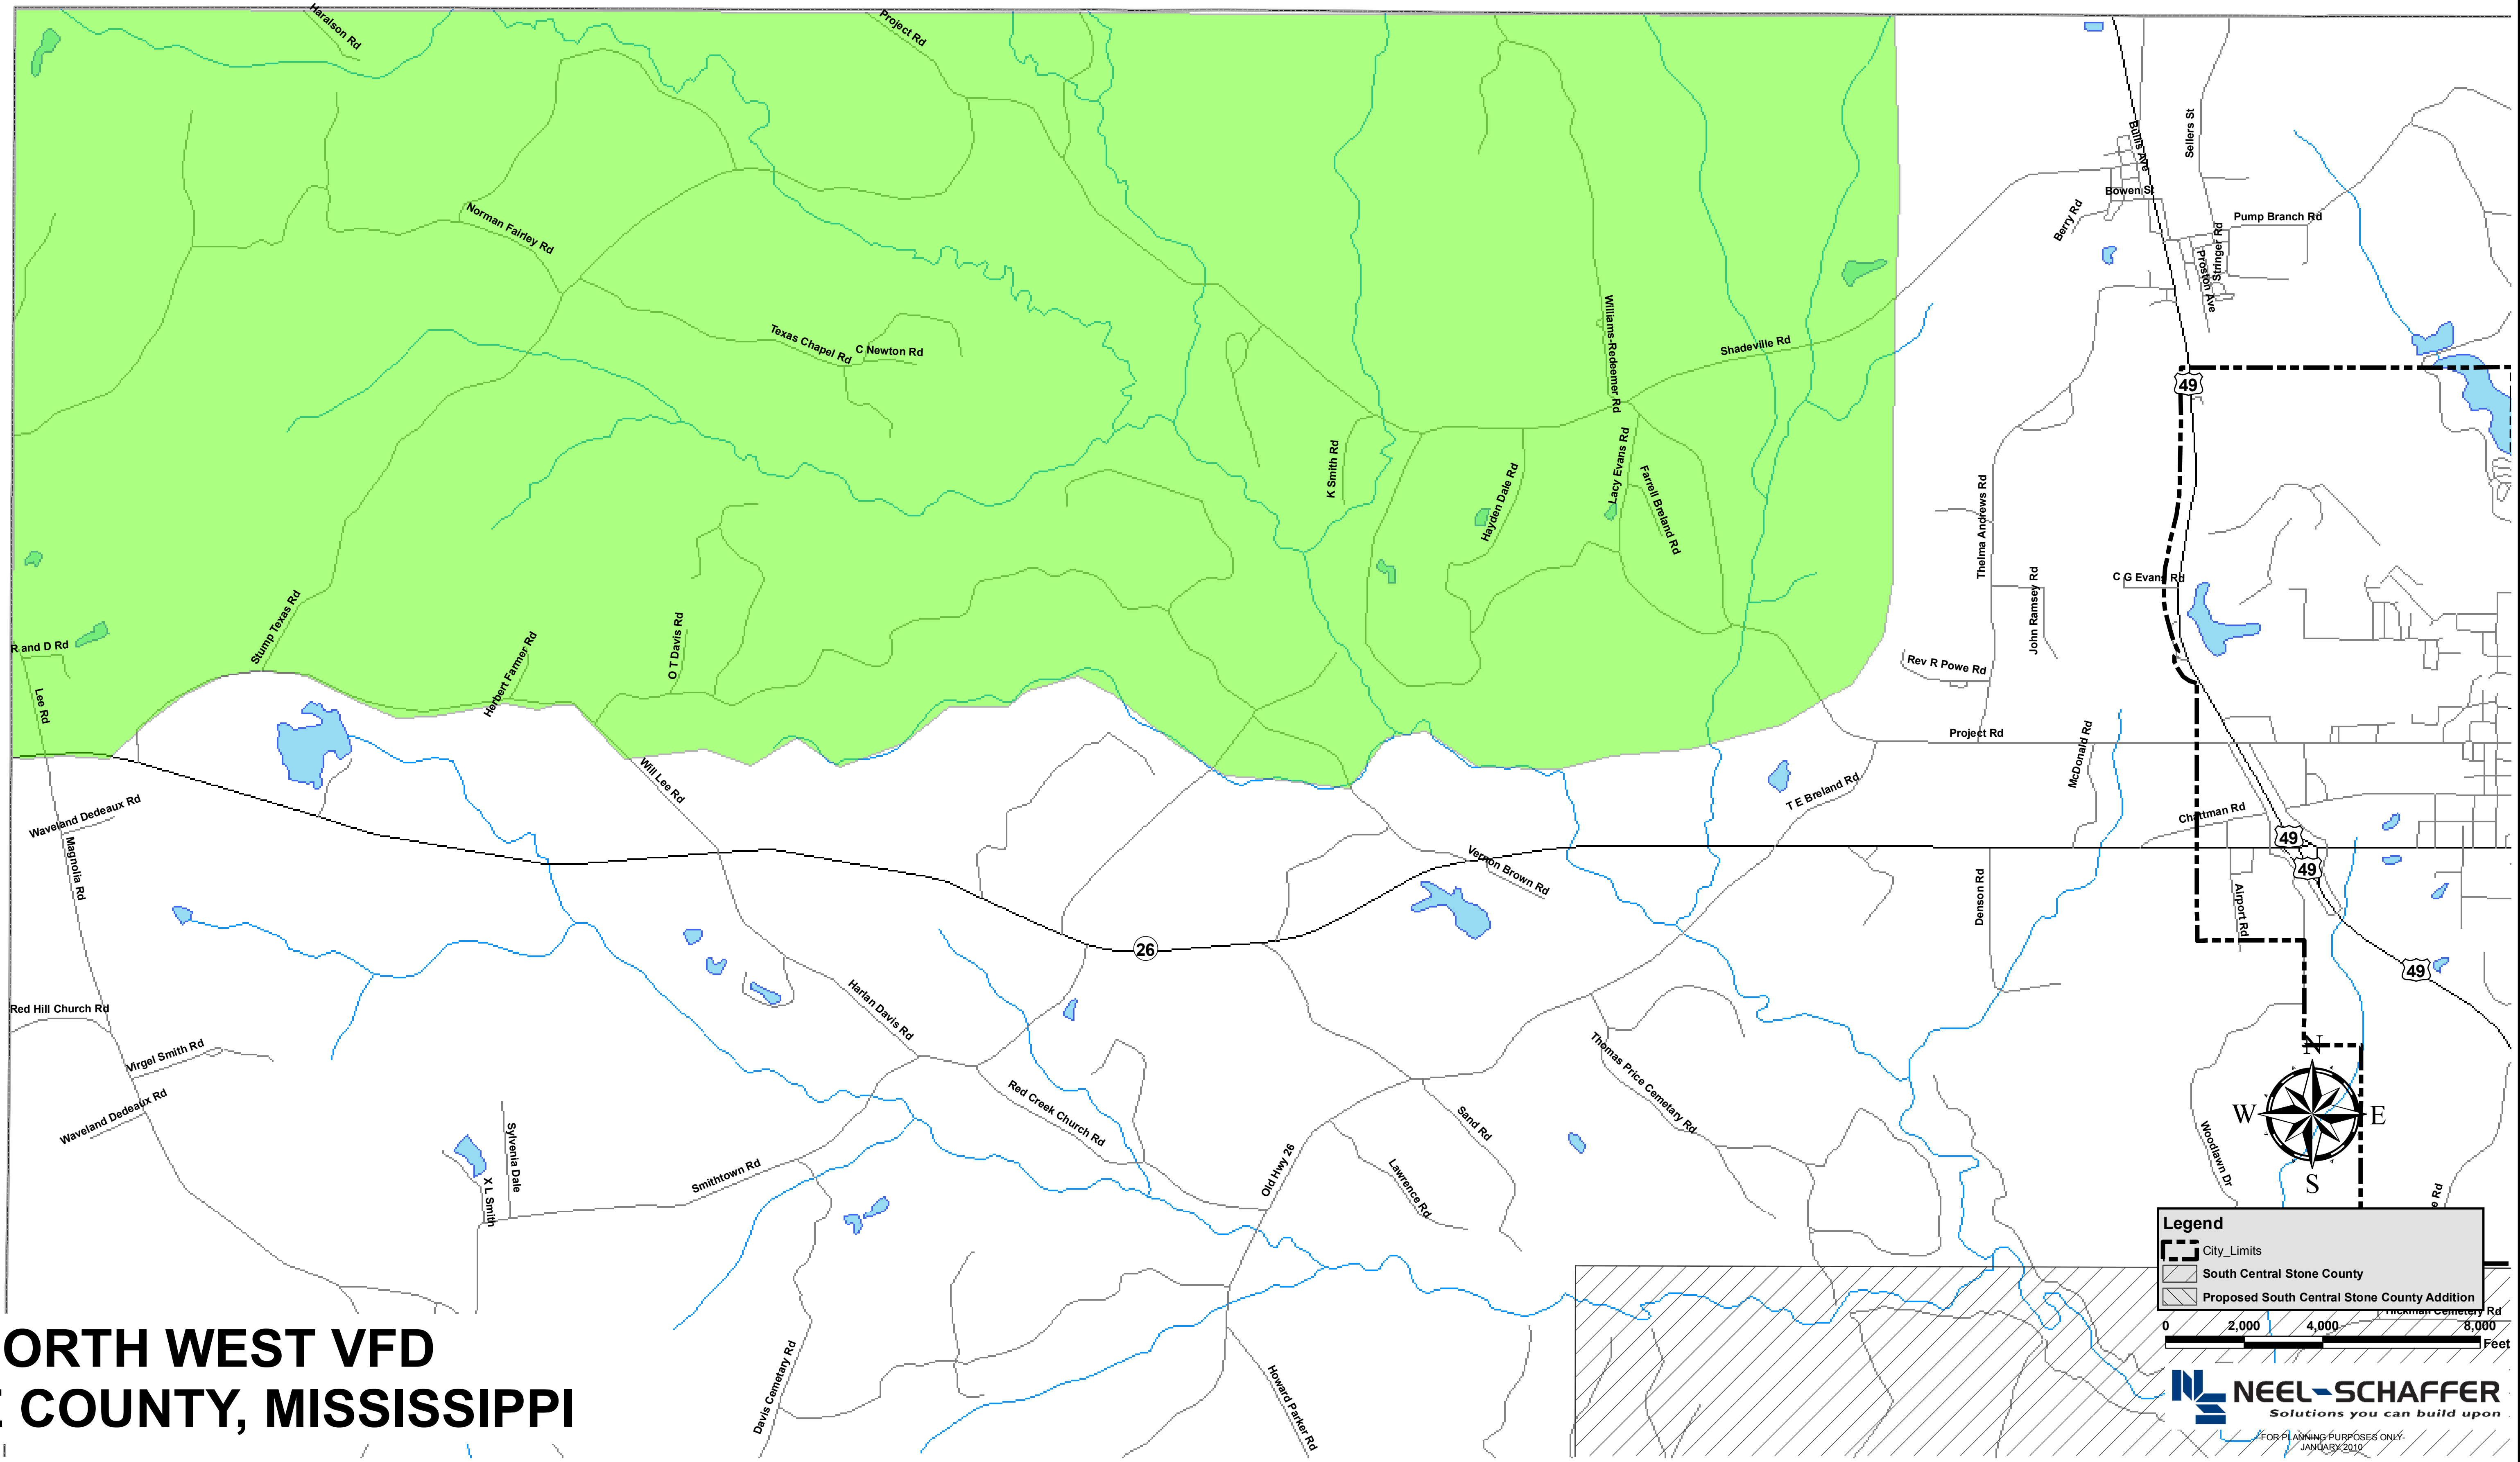

# NORTH WEST VFD STONE COUNTY, MISSISSIPPI

**Legend**

- City Limits
- South Central Stone County
- Proposed South Central Stone County Addition

0 2,000 4,000 6,000 Feet

**NEEL-SCHAFFER**  
Solutions you can build upon